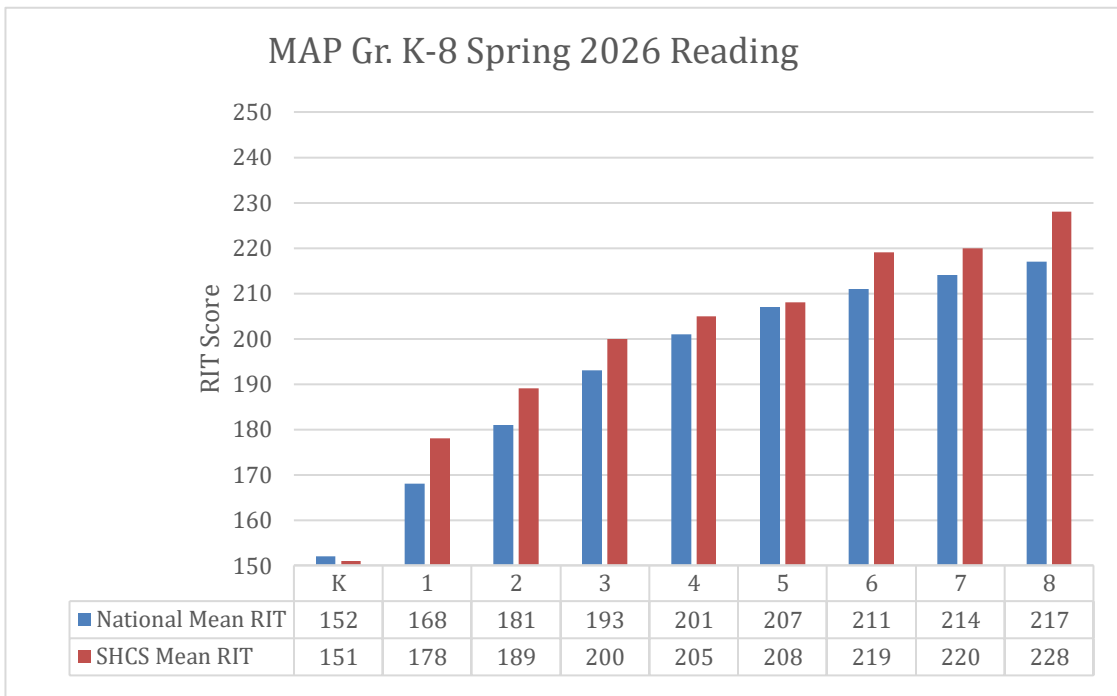

## 2026 NWEA Standardized Testing Results

Every fall and spring our students in grades K-8 take the NWEA Measures of Achievement (MAP) test to help teachers understand where each student stands and where extra learning is needed.