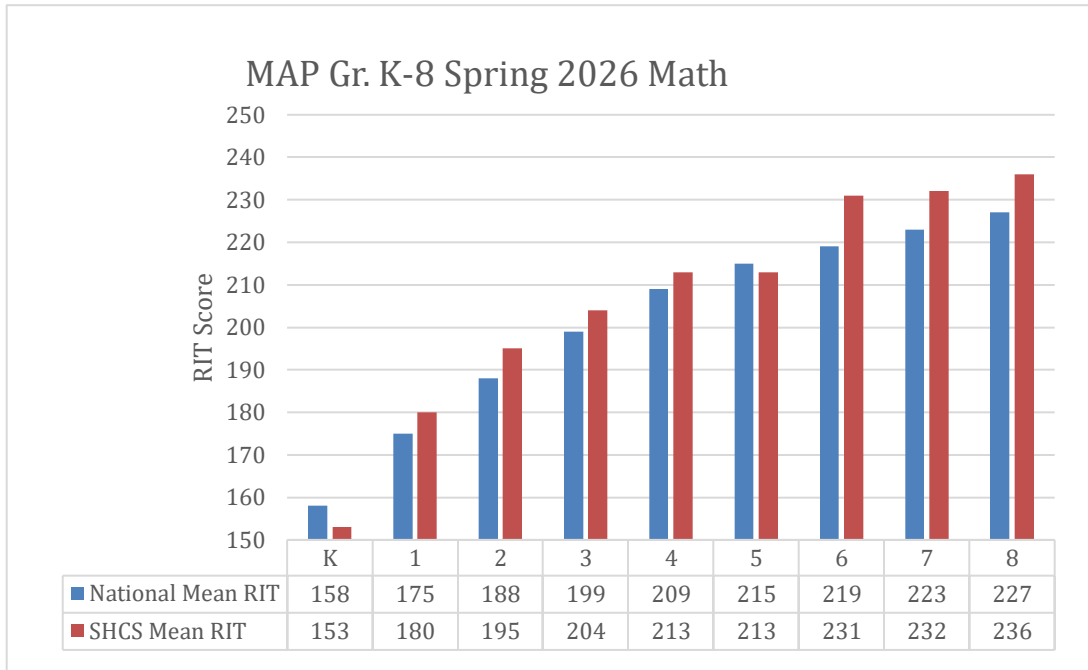

## 2026 NWEA Standardized Testing Results

Every fall and spring our students in grades K-8 take the NWEA Measures of Achievement (MAP) test to help teachers understand where each student stands and where extra learning is needed.