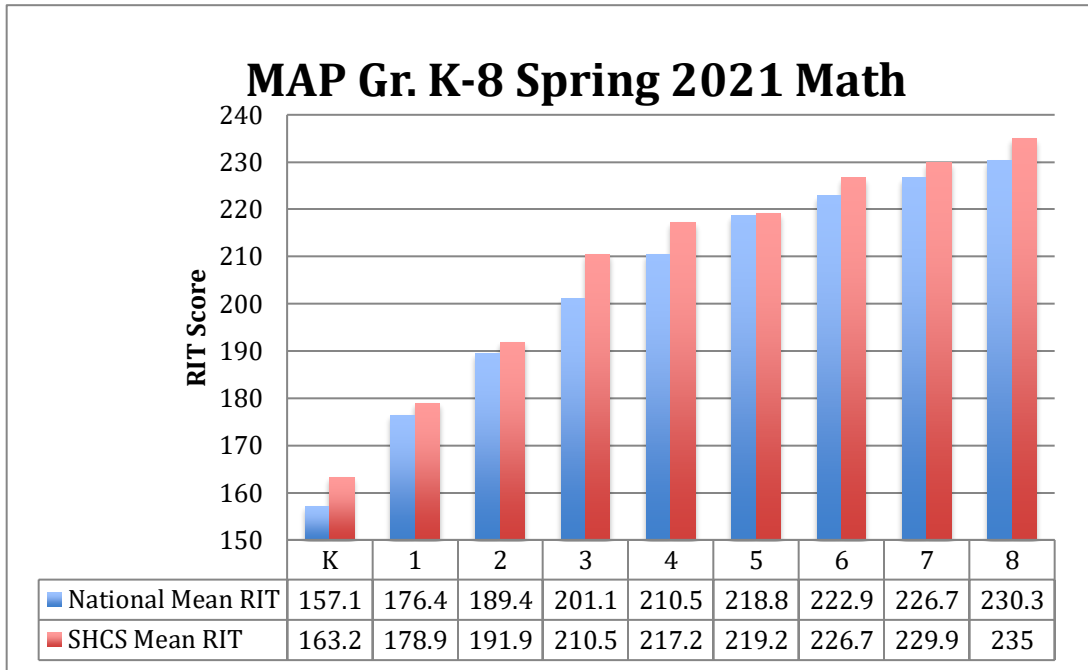

## 2021 NWEA Standardized Testing Results

Every fall and spring our students in grades K-8 take the NWEA Measures of Achievement (MAP) test to help teachers understand where each student stands and where extra learning is needed.