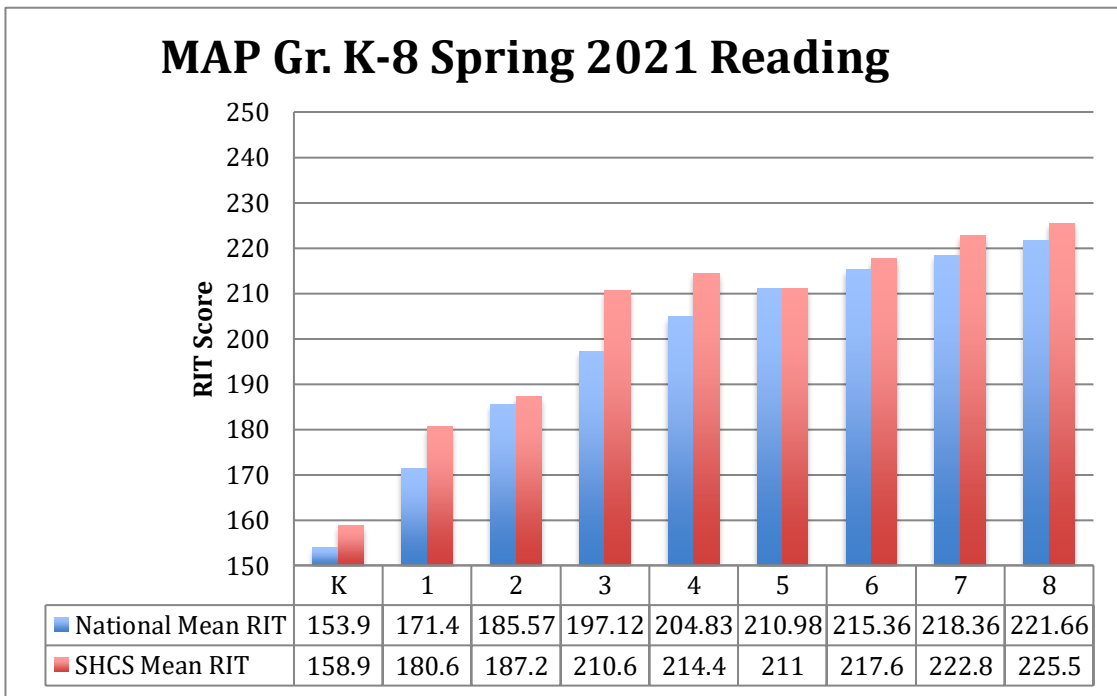

## 2021 NWEA Standardized Testing Results

Every fall and spring our students in grades K-8 take the NWEA Measures of Achievement (MAP) test to help teachers understand where each student stands and where extra learning is needed.