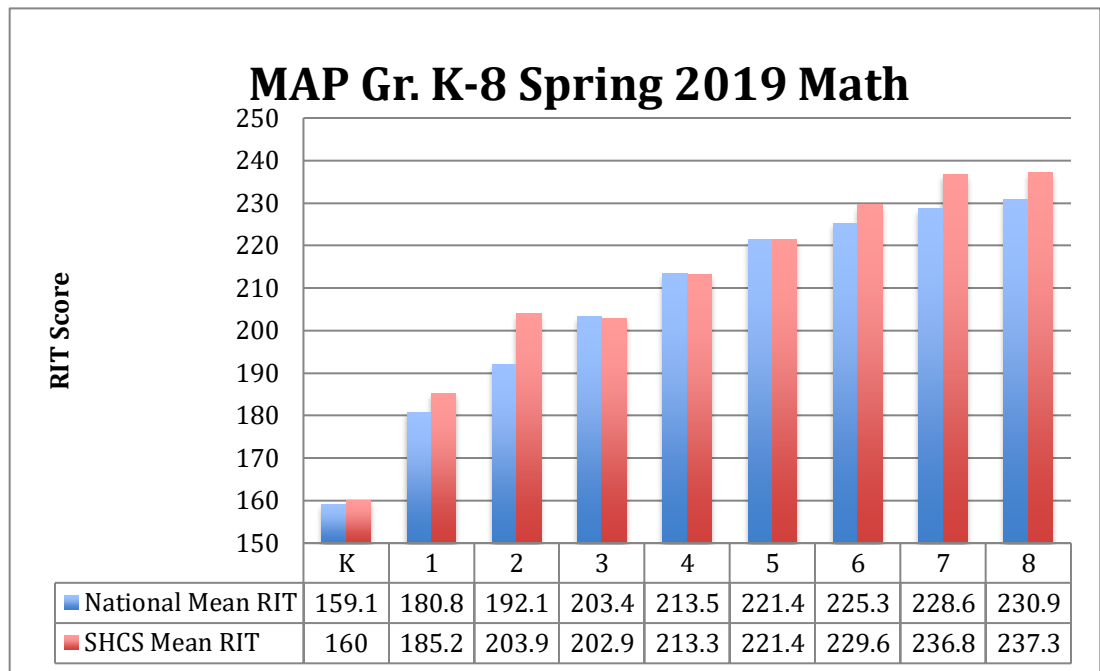

2019 NWEA Standardized Testing Results

Every fall and spring our students in grades K-8 take the NWEA Measures of Achievement (MAP) test to help teachers understand where each student stands and where extra learning is needed.