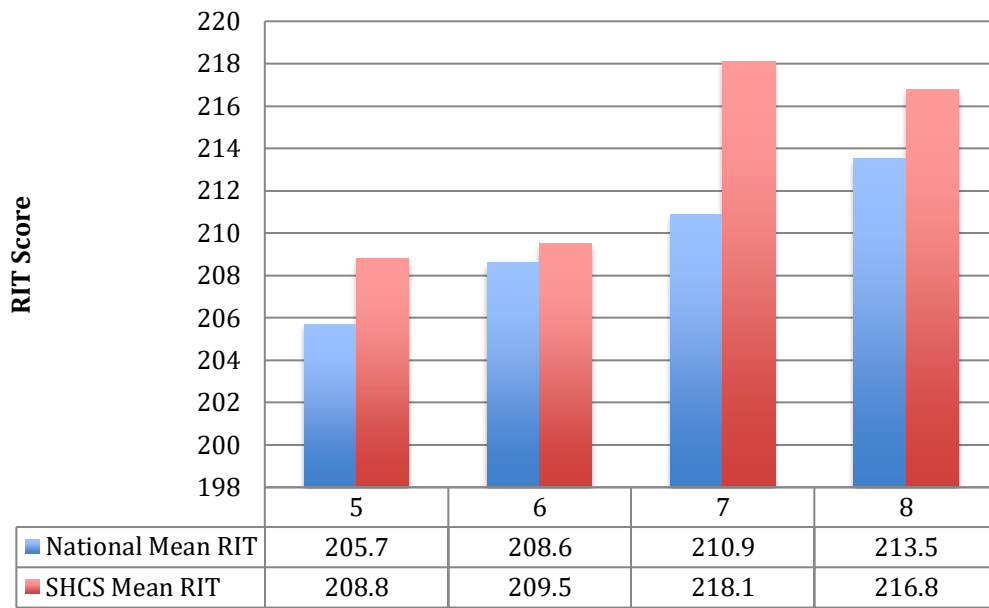

MAP Gr. 5-8 Spring 2019 Science