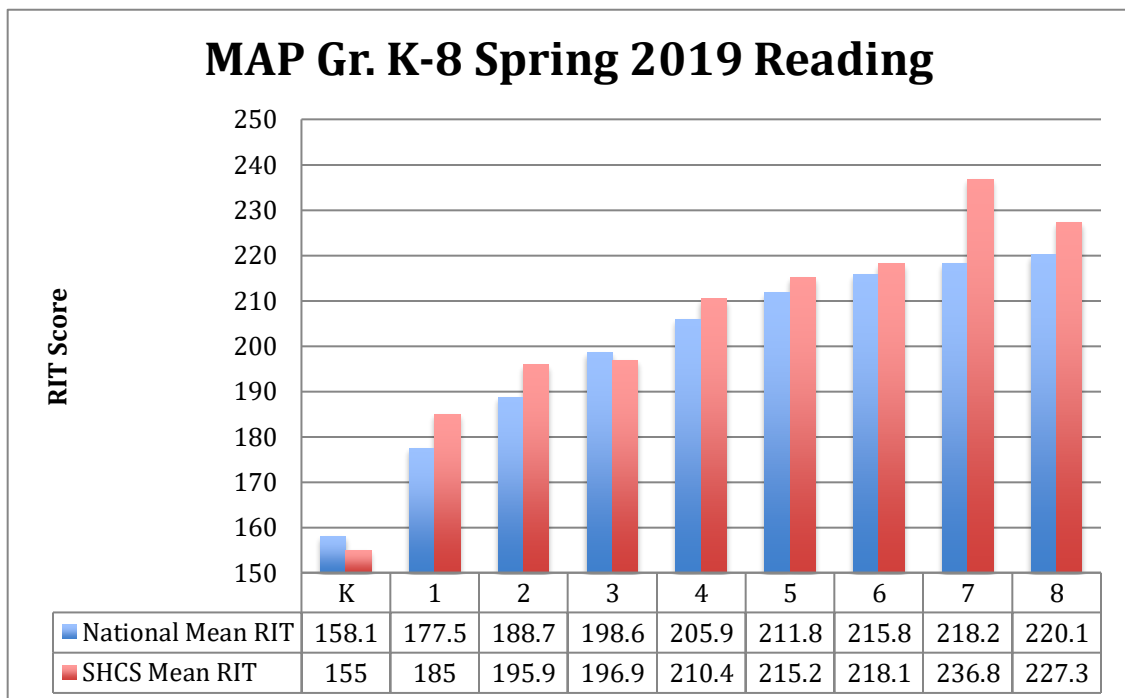

2019 NWEA Standardized Testing Results

Every fall and spring our students in grades K-8 take the NWEA Measures of Achievement (MAP) test to help teachers understand where each student stands and where extra learning is needed.