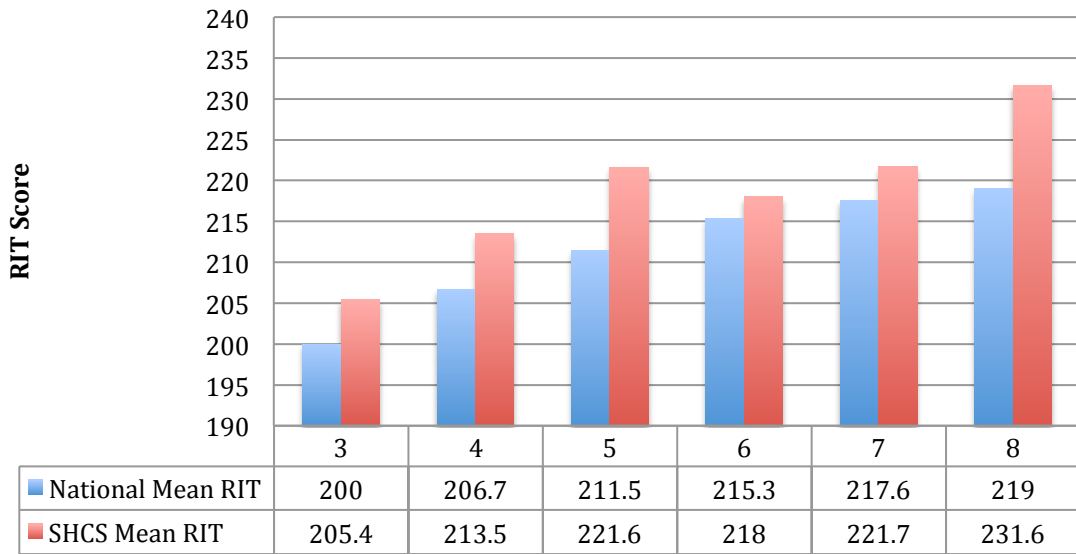

MAP Gr. 3-8 Spring 2018 Language