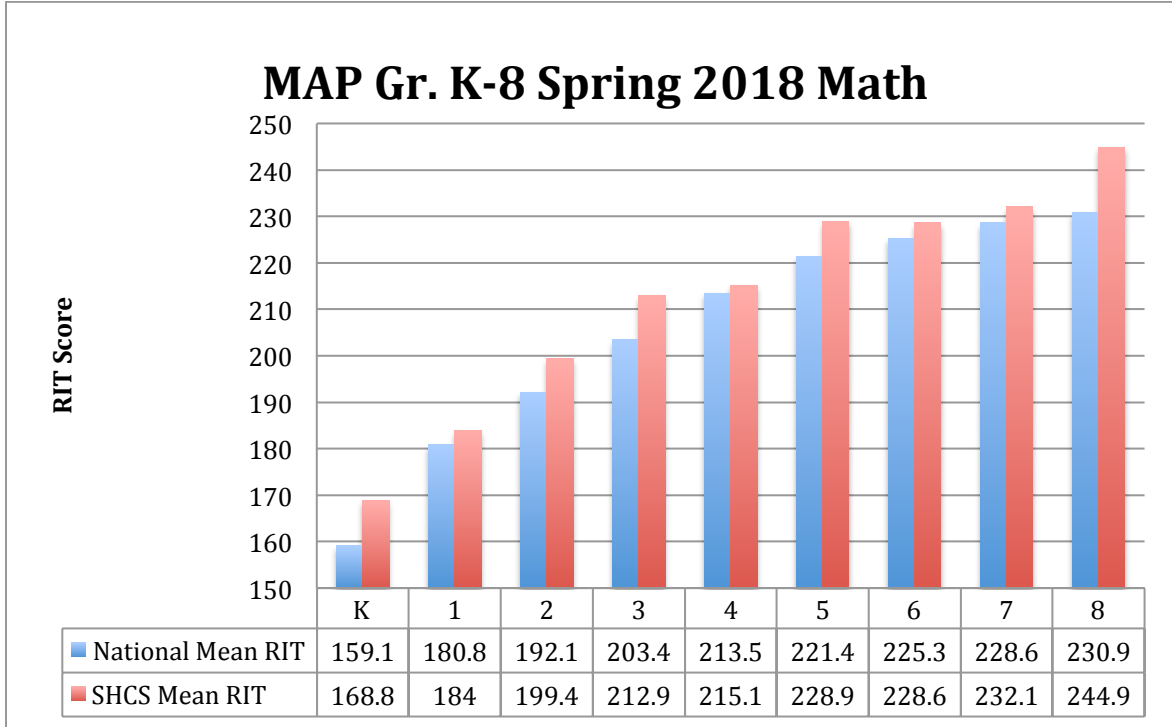

2018 Spring Testing Results for Sacred Heart Catholic School

Every fall and spring our students in grades K-8 take the NWEA Measures of Achievement (MAP) test to help teachers understand where each student stands and where extra learning is needed. The spring testing results are in and our students rank the top 20% of students in the country that took the test!