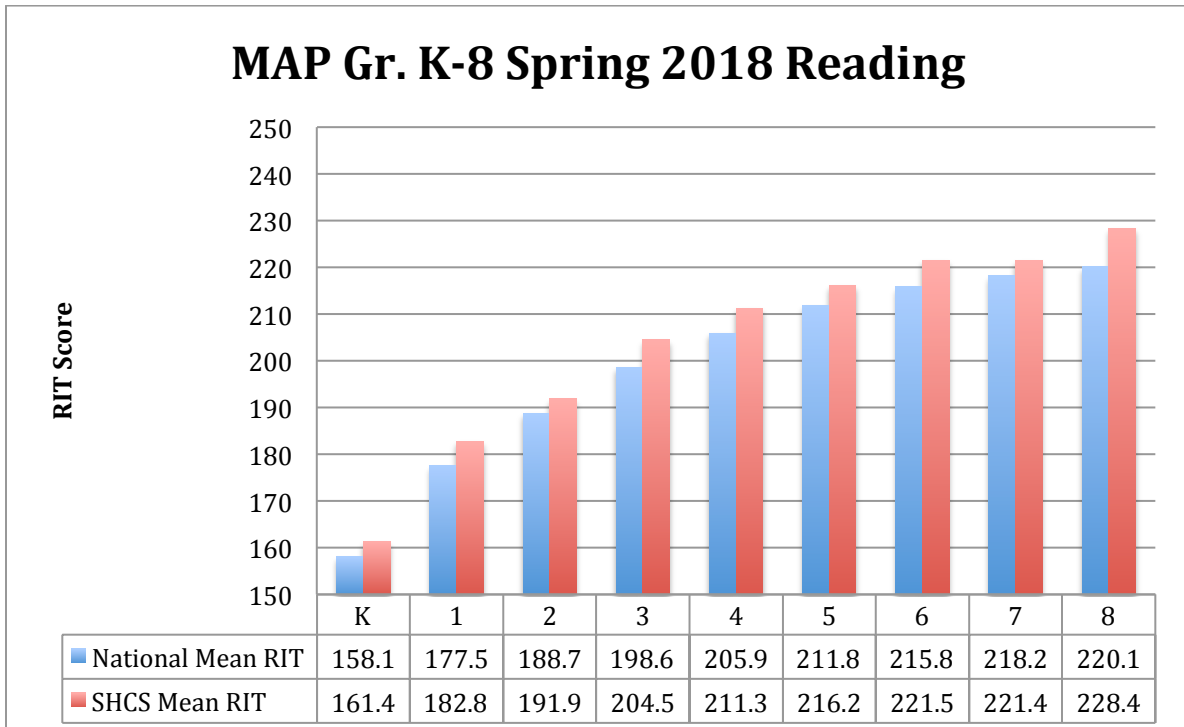

2018 Spring Testing Results for Sacred Heart Catholic School

Every fall and spring our students in grades K-8 take the NWEA Measures of Achievement (MAP) test to help teachers understand where each student stands and where extra learning is needed. The spring testing results are in and our students rank the top 20% of students in the country that took the test!